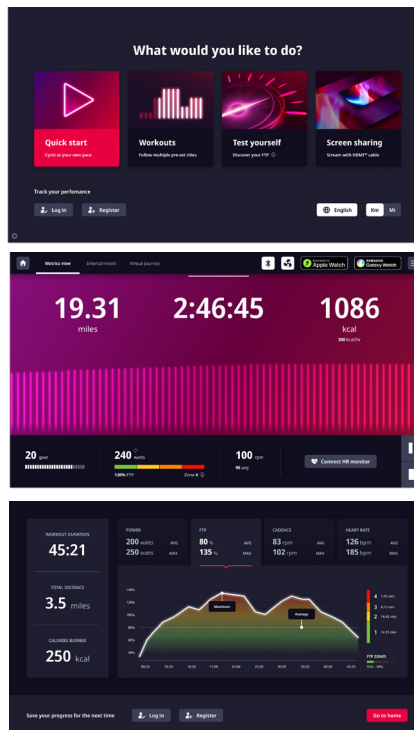

Rooted in cardio, Star Trac has grown to innovate products that keep people moving and create lifelong health and fitness habits. As we focus on intuitive designs and reliability, we go the distance to provide fitness solutions for the best workout experiences. With dynamic technology and OpenHub connectivity, Star Trac offerings complement all fitness programs. To learn more, visit corehealthandfitness.com/startrac