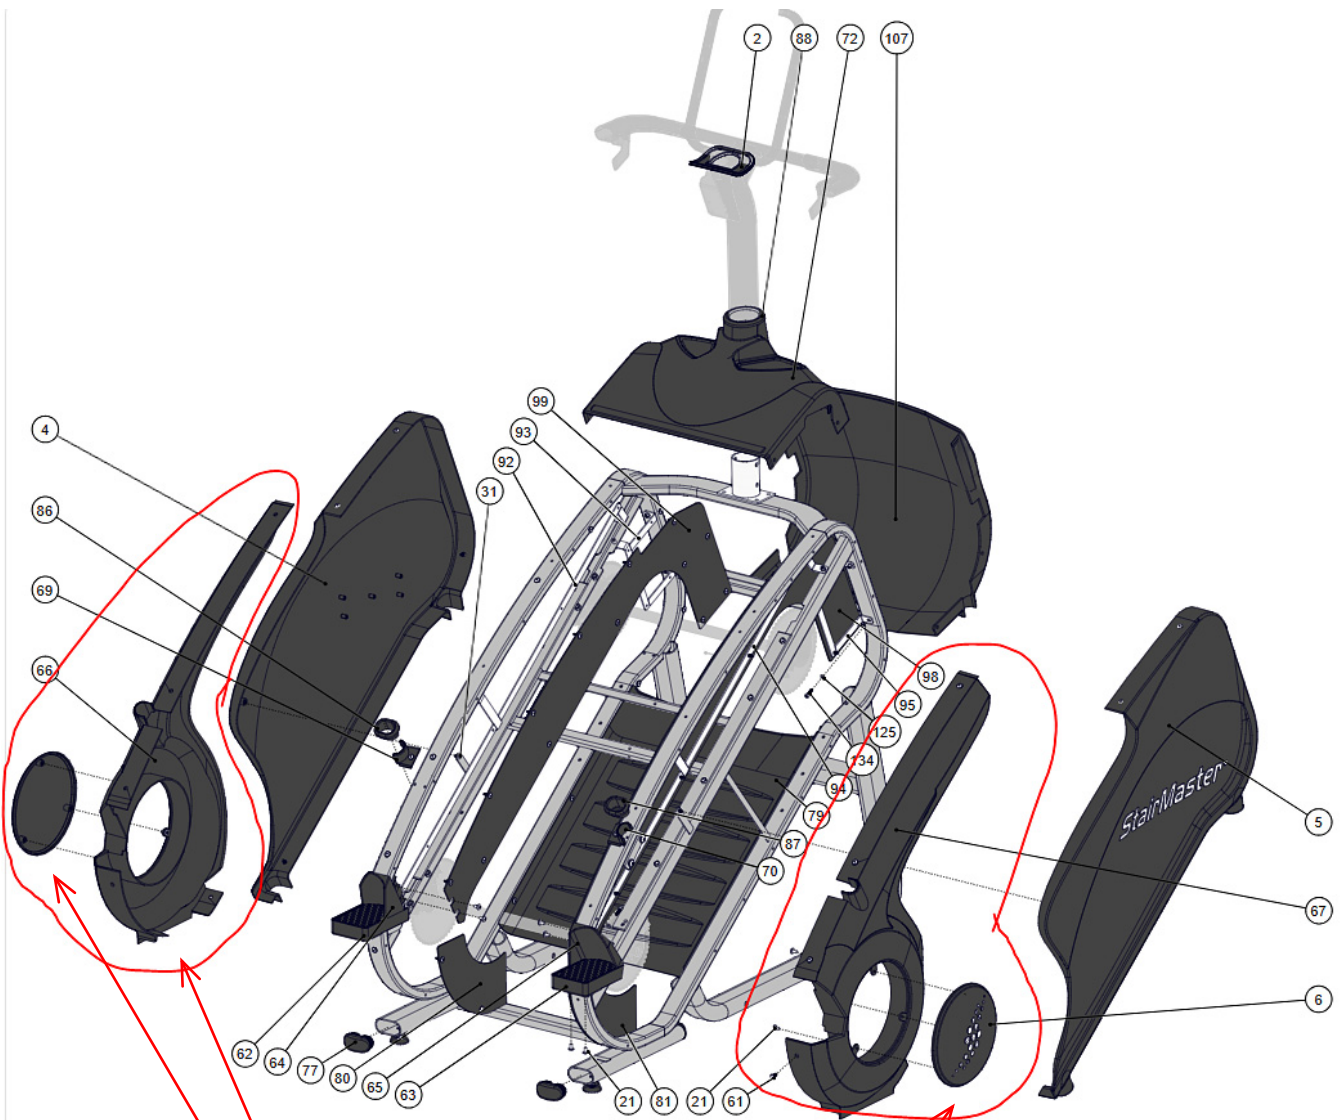

STAIRMASTER 8 SERIES GAUNTLET W/15" TOUCH SM-9-5250-8G-LCD-X STEPMILL

ASSEMBLY MANUAL

(Reference for Assembly when the most narrow path is over 29.5")

Assembly Manual

When Shipping Disassembled from Fitness Superstore, the ONLY parts that will need to be assembled are the plastics shown in the arrows. The other plastics and pieces shown are fully assembled and will not require assembly.

PARTS LIST

#	SKU	Qty	Description
2	020-7505	1	GROMMET. STAIRMILL. DISPLAY. DCS
4	050-0296-XX	1	30DY PANEL. L. MOLD-IN COLOR
5	050-0297-XX	1	30DY PANEL. R. MOLD-IN COLOR
6	050-0300-XX	2	WHEEL. MOLO-IN COLOR
21	110-3472	14	SCREW. 1/4-20. 1/2-.TPHS. CS. ECO
31	110-3623	2	Screw. 1/4-20. 0.5". RUM. SL. NY
61	711-3285	60	RIVET. FLUSH. LOCK. PUSH. 06.5mm
62	711-3208-XX	1	FOOTPAO. REAR. LT. 0G
63	711-3209-XX	1	FOOTPAO. REAR. RT. 0G
84	711-3290	1	STOP. FOOT. RUDDER LT. STARMILL
65	711-3291	1	STOP. FOOT. RUDDER RT. STARMILL
66	711-3294-XX	1	SHROUD. LOV/ER. LT. STARMILL
67	711-3295-XX	1	SHROUD. LOV/ER. RT. STARMILL
69	711-3303-XX	1	COVER. HAND RAIL. LT. SM
70	711-33C4-XX	1	COVER. HAND RAIL. RT. SM
72	711-33C8-XX	1	SHROUD. COVER. UPPER. STARMILL
77	711-3315	4	ENDCAP. LOWER. STARMILL
79	711-3320-XX	1	SHROUD. PAN. BELLY. STARMILL
80	711-3321	1	SHROUD. INNER. LWR. LT. STARMILL
81	711-3322	1	SHROUD. INNER. LWR. RT. STARMILL
86	711-3340	1	GROMMET. HANDRAIL. LT. STARMILL
87	711-3341	1	GROMMET. HANDRAIL. RT. STARMILL
86	711-3342	1	GROMMET. NECK. STARMILL
92	711-3364	1	ASSY. DRACE. UPPER. KICK PANEL. LT. SM
93	711-3365	1	ASSY 3RACE. LOV/ER. KICK PANEL. LT. SM
94	711-3366	1	ASSY. DRACE. UPPER. KICK PANEL. RT. SM
95	711-3367	1	ASSY 3RACE. LOV/ER. KICK PANEL. RT. SM
90	711-3427	1	SHROUD. INNER. LT. LONG. SM
99	711-3428	1	SHROUD. INNER. RT. LONG. SM
107	711-3463-XX	1	FRONT SHIELD. LOV/ER. GAUNTLET
125	731-0373	16	WASHER. PLAIN, M6
134	740-7898	12	Screw. M6x1.0. 20mm. SHC. HK. CS. EC3. Cl. 10.9