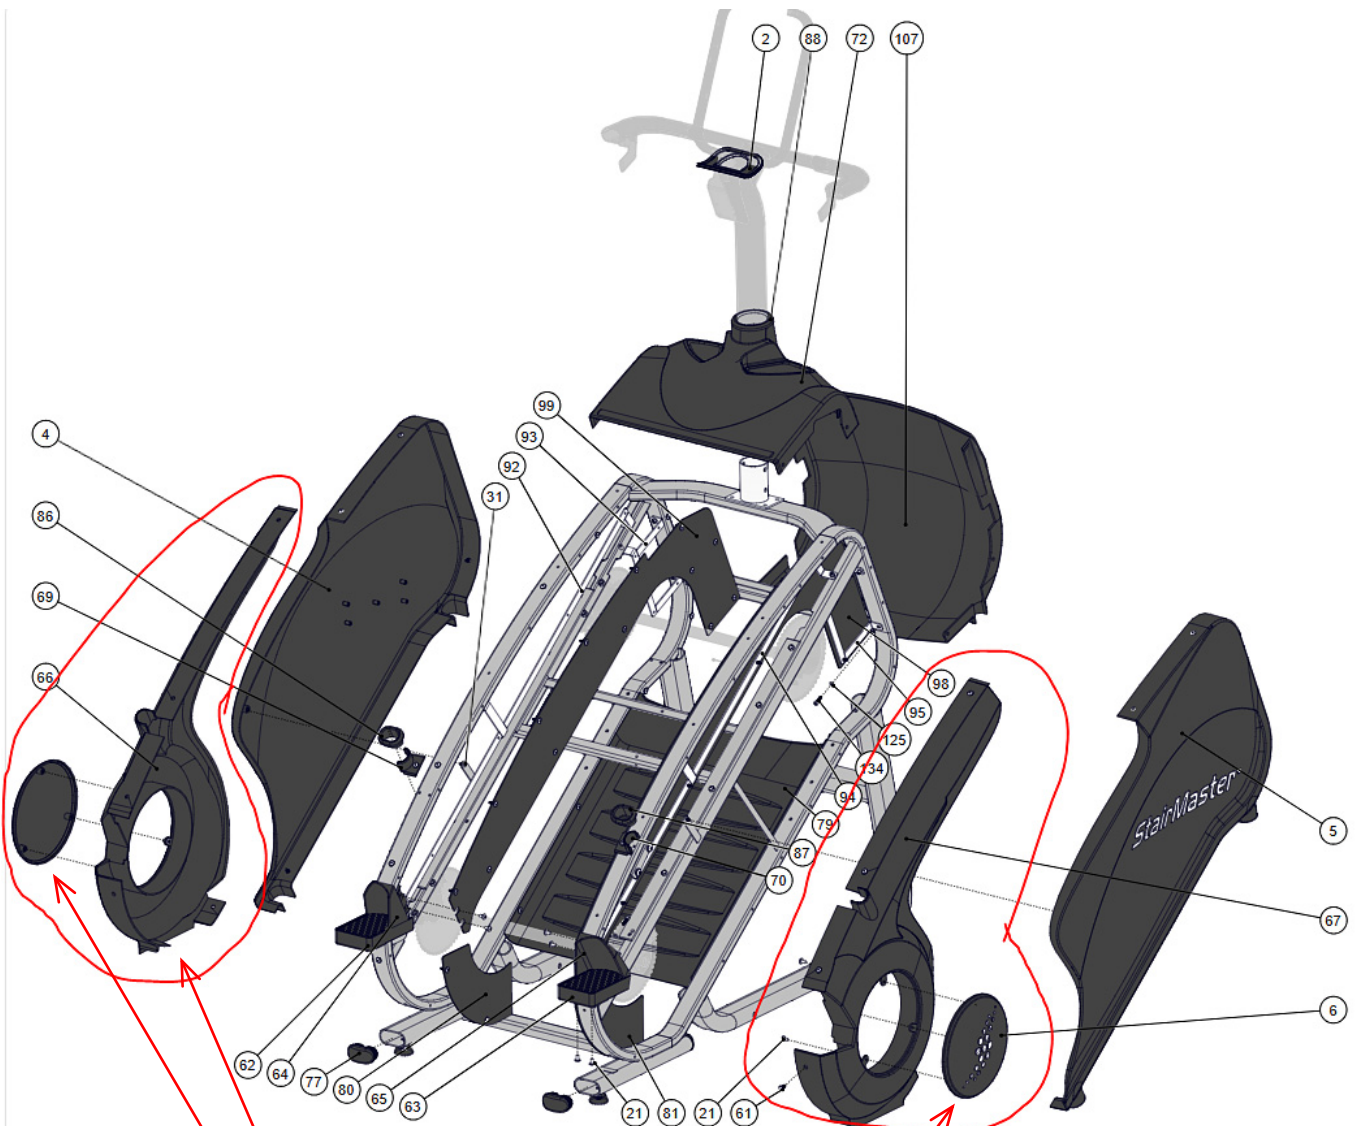

STAIRMASTER 8 SERIES GAUNTLET STEPMILL 9-5250-8G-LCD ASSEMBLY MANUAL

(Reference for Assembly when the most narrow path is over 29.5")

Assembly Manual

When Shipping Disassembled from Fitness Superstore, the ONLY parts that will need to be assembled are the plastics shown in the arrows. The other plastics and pieces shown are fully assembled and will not require assembly.

PARTS LIST

#	SKU	Qty	Description
2	020-7505	1	GROMMET. STAIRMILL. DISPLAY. DCS
4	050-0296-XX	1	30DY PANEL. L. MOLD-IN COLOR
5	050-0297-XX	1	30DY PANEL. R. MOLD-IN COLOR
6	050-0300-XX	2	WHEEL. MOLO-IN COLOR
21	110-3472	14	SCREW. 1/4-20. 1/2-.TPHS. CS. ECO
31	110-3623	2	Screw. 1/4-20. 0.5". RUM. SL. NY
61	711-3285	60	RIVET. FLUSH. LOCK. PUSH. 06.5mm
62	711-3208-XX	1	FOOTPAO. REAR. LT. 0G
63	711-3209-XX	1	FOOTPAO. REAR. RT. 0G
84	711-3290	1	STOP. FOOT. RUDDER LT. STARMILL
65	711-3291	1	STOP. FOOT. RUDDER RT. STARMILL
66	711-3294-XX	1	SHROUD. LOV/ER. LT. STARMILL
67	711-3295-XX	1	SHROUD. LOV/ER. RT. STARMILL
69	711-3303-XX	1	COVER. HAND RAIL. LT. SM
70	711-33C4-XX	1	COVER. HAND RAIL. RT. SM
72	711-33C8-XX	1	SHROUD. COVER. UPPER. STARMILL
77	711-3315	4	ENDCAP. LOWER. STARMILL
79	711-3320-XX	1	SHROUD. PAN. BELLY. STARMILL
80	711-3321	1	SHROUD. INNER. LWR. LT. STARMILL
81	711-3322	1	SHROUD. INNER. LWR. RT. STARMILL
86	711-3340	1	GROMMET. HANDRAIL. LT. STARMILL
87	711-3341	1	GROMMET. HANDRAIL. RT. STARMILL
86	711-3342	1	GROMMET. NECK. STARMILL
92	711-3364	1	ASSY. DRACE. UPPER. KICK PANEL. LT. SM
93	711-3365	1	ASSY 3RACE. LOV/ER. KICK PANEL. LT. SM
94	711-3366	1	ASSY. DRACE. UPPER. KICK PANEL. RT. SM
95	711-3367	1	ASSY 3RACE. LOV/ER. KICK PANEL. RT. SM
90	711-3427	1	SHROUD. INNER. LT. LONG. SM
99	711-3428	1	SHROUD. INNER. RT. LONG. SM
107	711-3463-XX	1	FRONT SHIELD. LOV/ER. GAUNTLET
125	731-0373	16	WASHER. PLAIN, M6
134	740-7898	12	Screw. M6x1.0. 20mm. SHC. HK. CS. EC3. Cl. 10.9