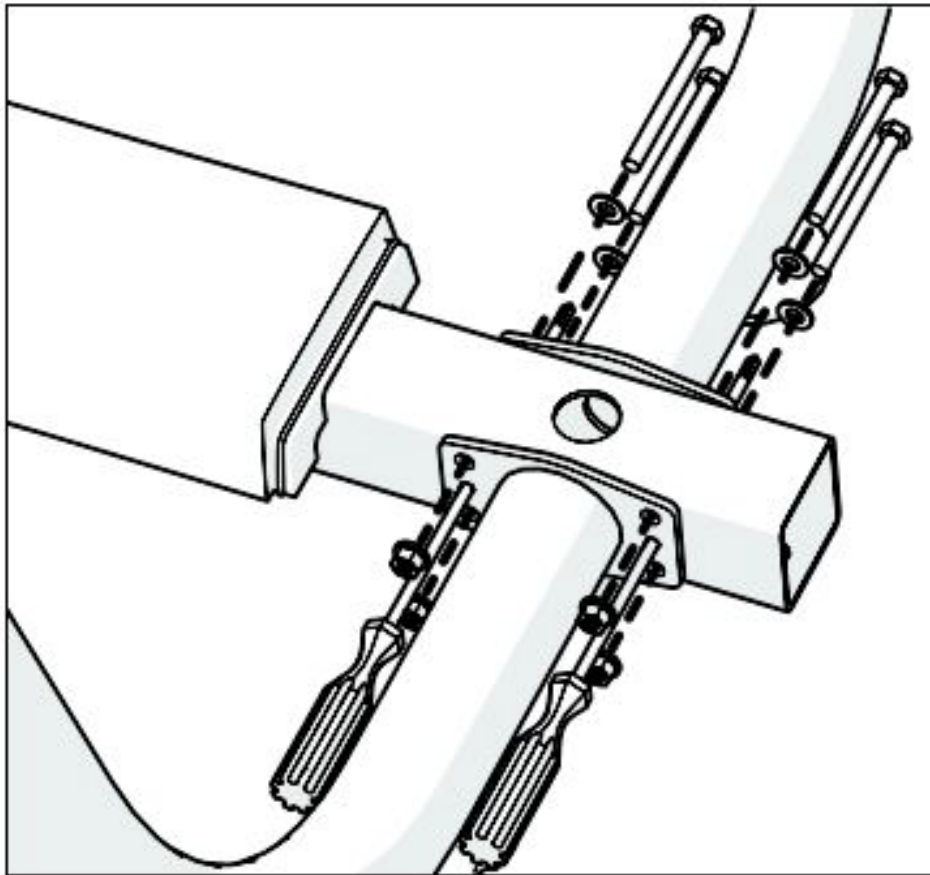

# Precor AMT Open Stride Assembly Manual

for AMT 835, 865, & 885 w/p30, p62, p80, & p82 Consoles

**"Highlighted Arms ONLY removed to fit through a 29" Door"**

Step 1

**Figure 8: Side arm cover attachment**

Step 2