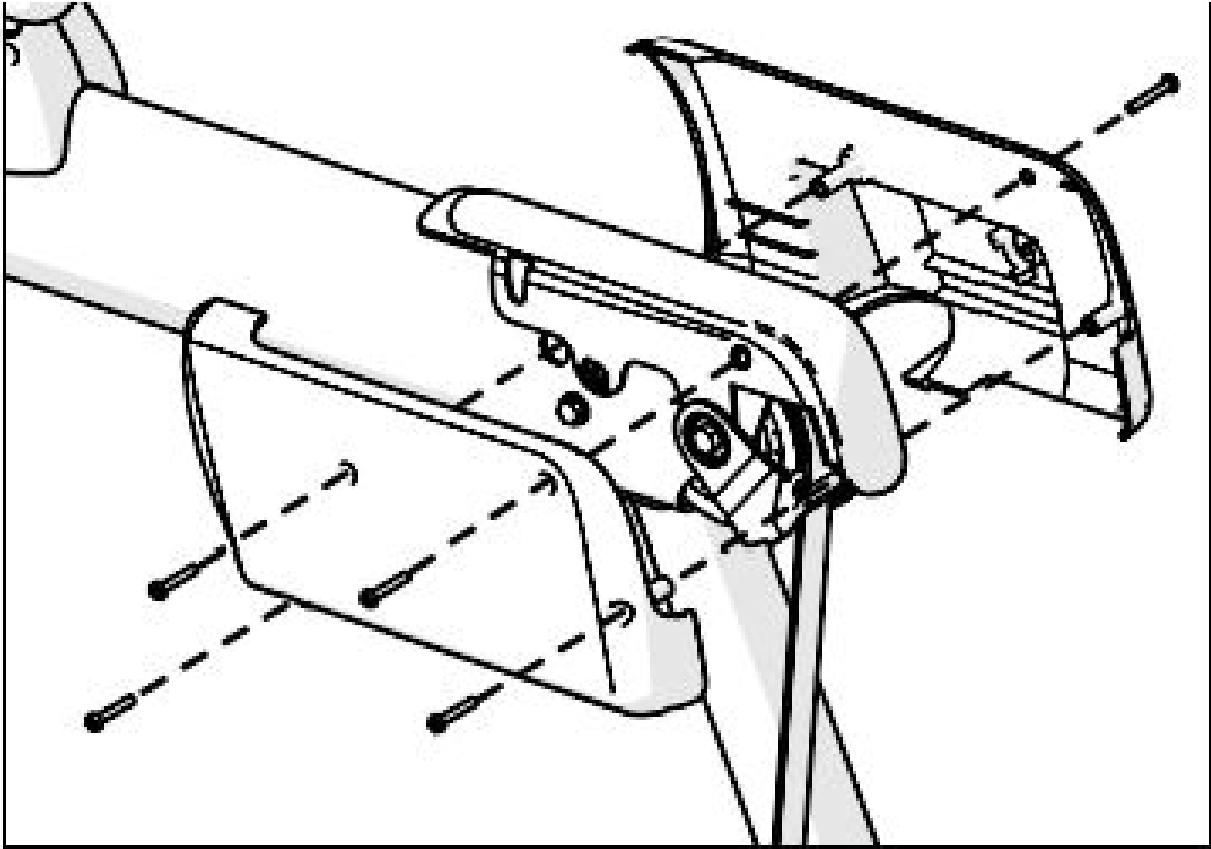

# Precor AMT Open Stride Assembly Manual

for AMT 835, 865, & 885 w/p30, p62, p80, & p82 Consoles

**"Highlighted Arms ONLY removed to fit through a 29" Door"**

Step 1

**Figure 8: Side arm cover attachment**