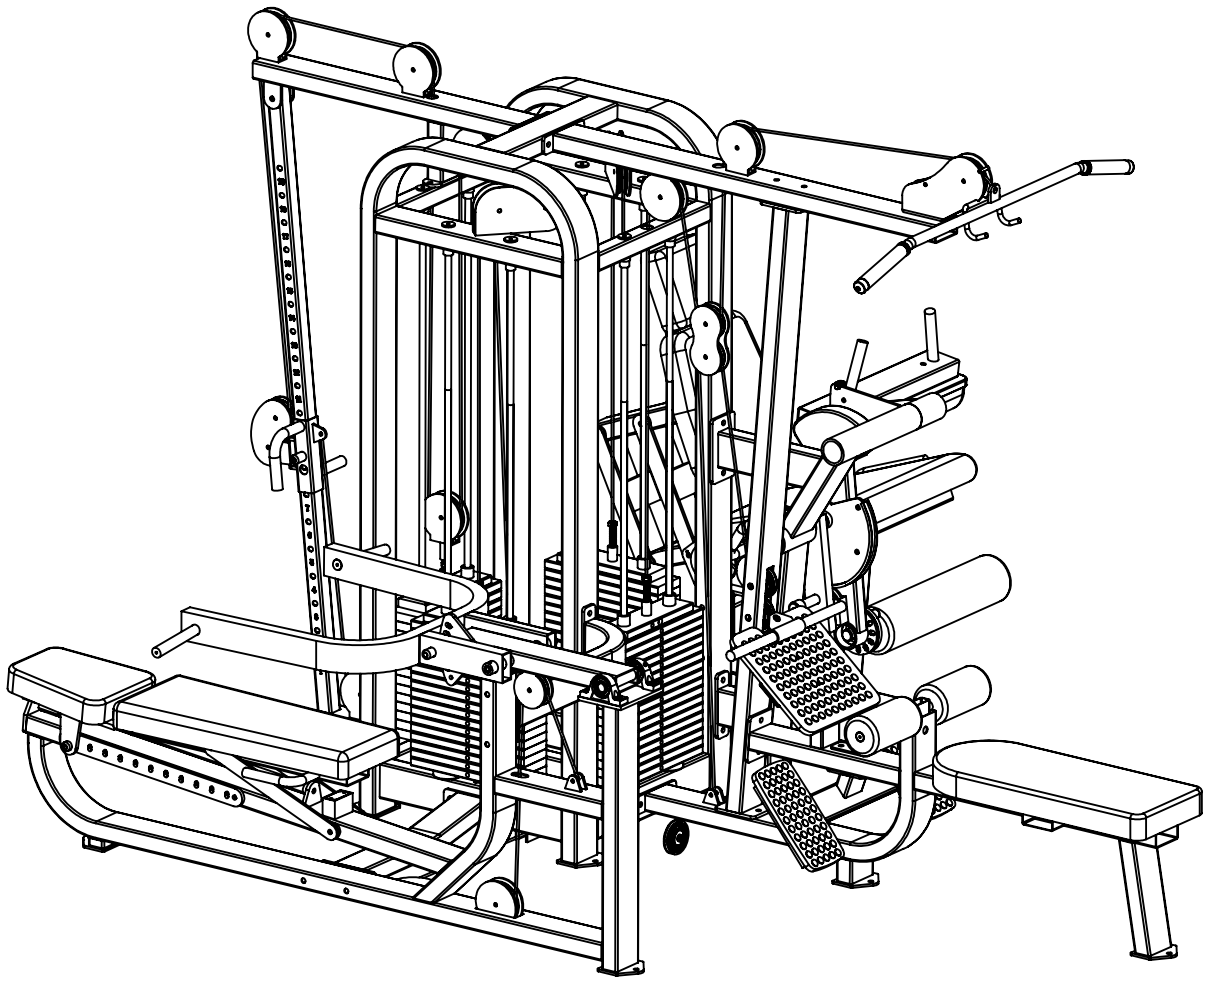

ASSEMBLY INSTRUCTION

Multi-jungle 4-Stack

ADJUSTABLE PULLY SIDE Assembly

CHEST PRESS/SHOULDER PRESS SIDE Assembly

Lat pulldown/low row side Assembly

leg extension/calf raise side Assembly A

leg extension/calf raise side Assembly B

leg extension/calf raise side Assembly C