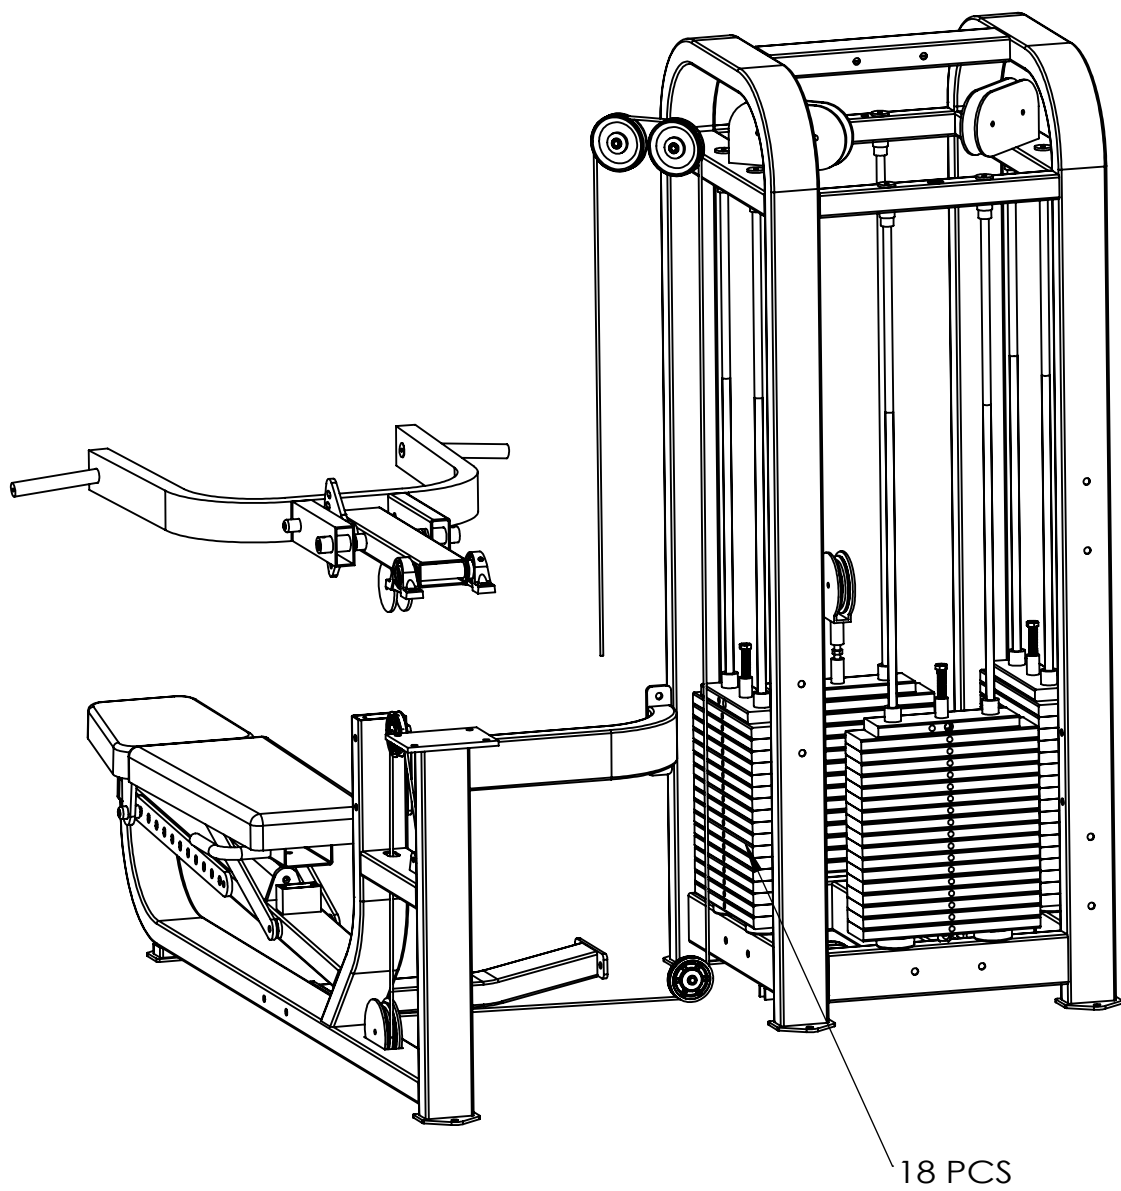

ASSEMBLY INSTRUCTION

Multi-jungle 4-Stack

ADJUSTABLE PULLY SIDE Assembly

CHEST PRESS/SHOULDER PRESS SIDE Assembly

Lat pulldown/low row side Assembly

leg extension/calf raise side Assembly A

leg extension/calf raise side Assembly B

leg extension/calf raise side Assembly C