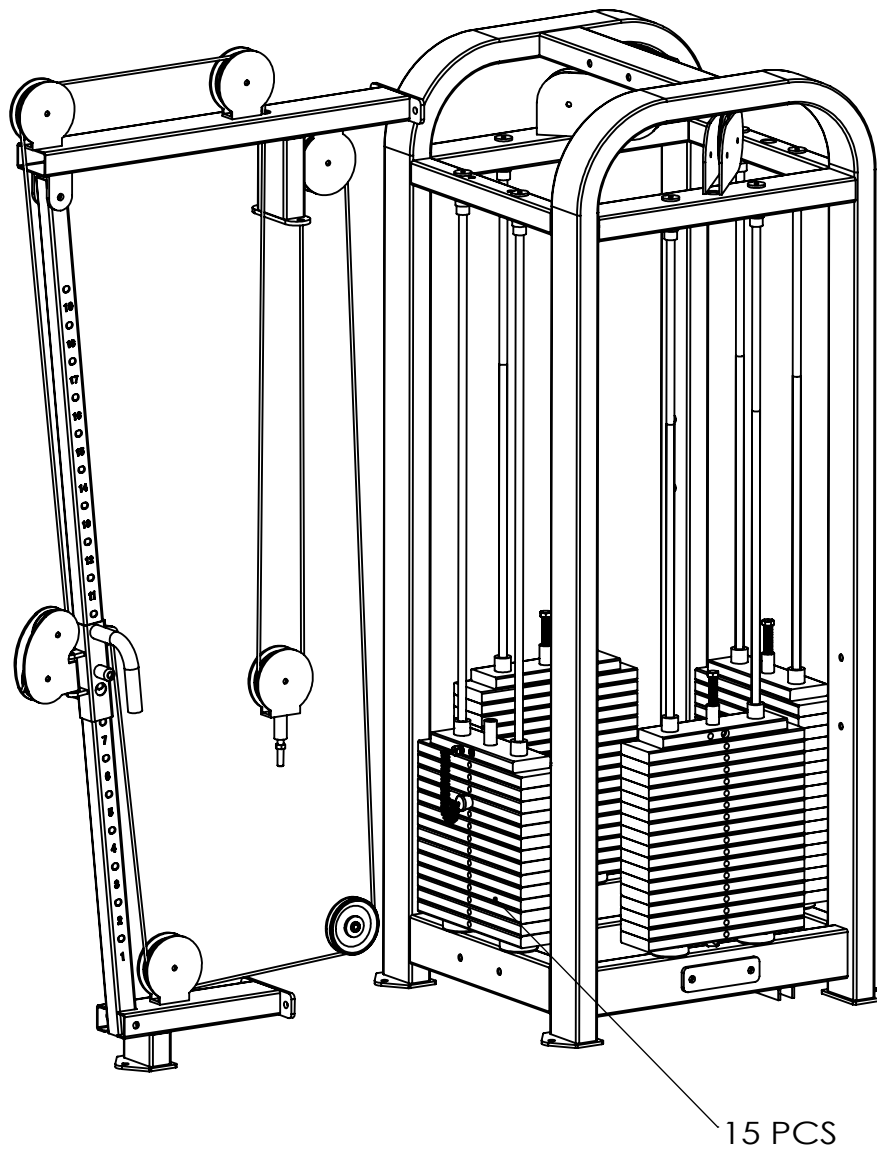

ASSEMBLY INSTRUCTION

Multi-jungle 4-Stack

ADJUSTABLE PULLY SIDE Assembly

CHEST PRESS/SHOULDER PRESS SIDE Assembly

Lat pulldown/low row side Assembly

leg extension/calf raise side Assembly A

leg extension/calf raise side Assembly B

leg extension/calf raise side Assembly C