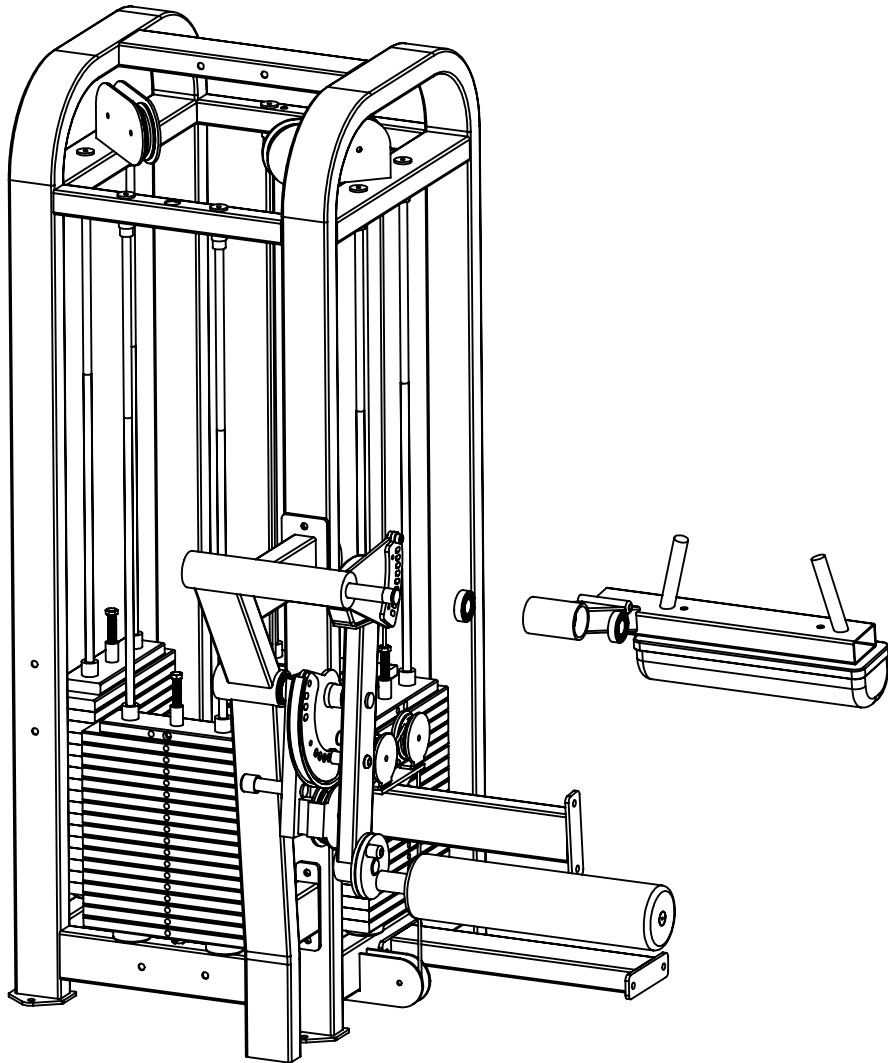

ASSEMBLY INSTRUCTION

Multi-jungle 4-Stack

ADJUSTABLE PULLY SIDE Assembly

CHEST PRESS/SHOULDER PRESS SIDE Assembly

Lat pulldown/low row side Assembly

leg extension/calf raise side Assembly A

leg extension/calf raise side Assembly B

leg extension/calf raise side Assembly C