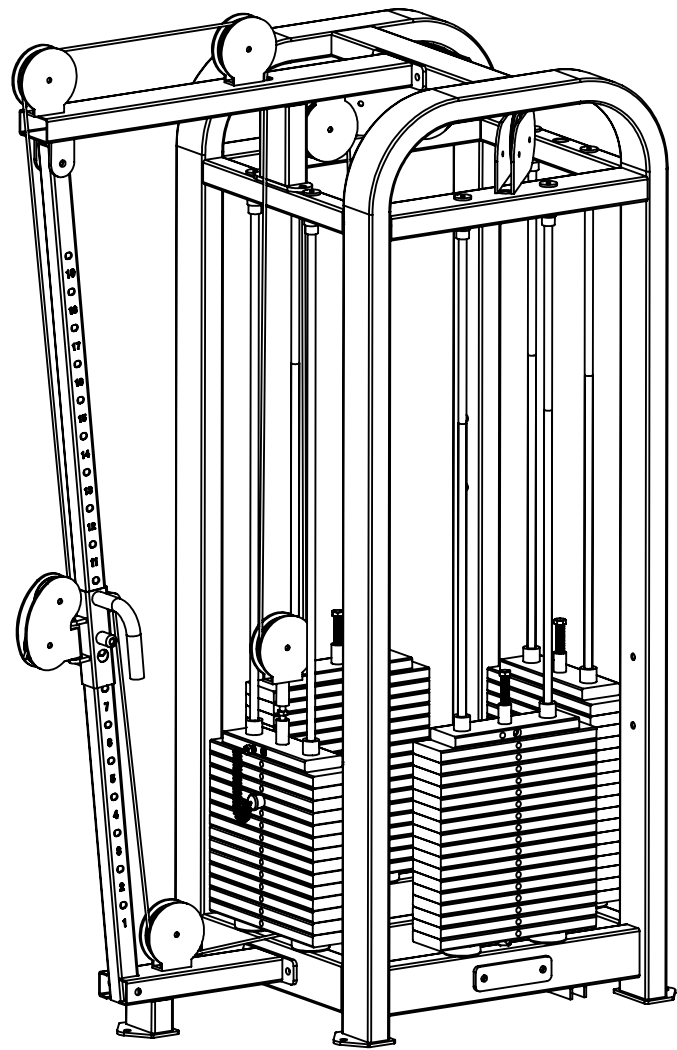

ASSEMBLY INSTRUCTION

Multi-jungle 4-Stack

ADJUSTABLE PULLY SIDE Assembly

CHEST PRESS/SHOULDER PRESS SIDE Assembly

Lat pulldown/low row side Assembly

leg extension/calf raise side Assembly A

leg extension/calf raise side Assembly B

leg extension/calf raise side Assembly C