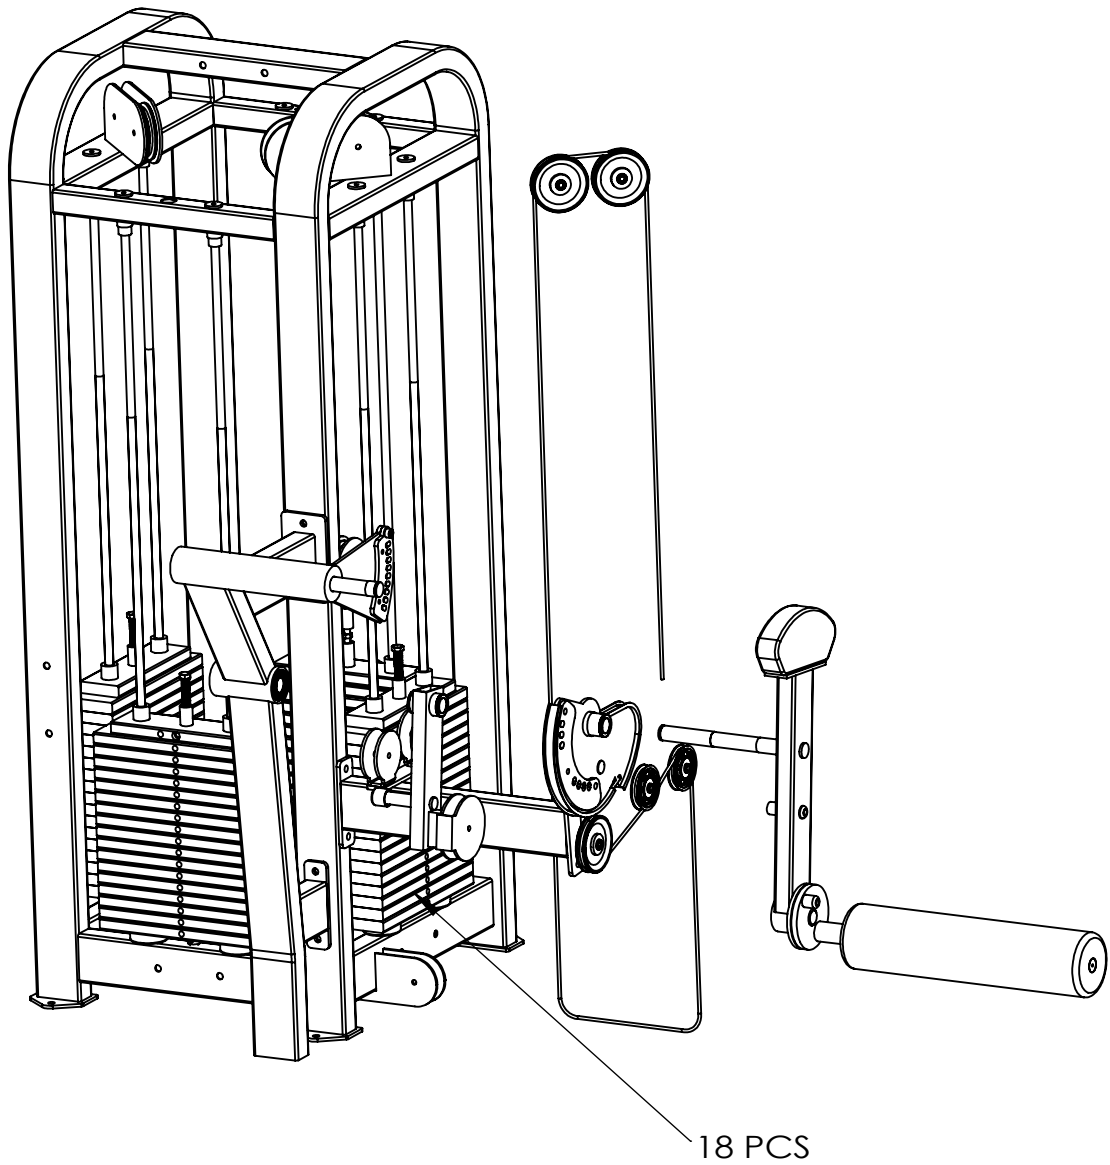

ASSEMBLY INSTRUCTION

Multi-jungle 4-Stack

ADJUSTABLE PULLY SIDE Assembly

CHEST PRESS/SHOULDER PRESS SIDE Assembly

Lat pulldown/low row side Assembly

leg extension/calf raise side Assembly A

leg extension/calf raise side Assembly B

leg extension/calf raise side Assembly C