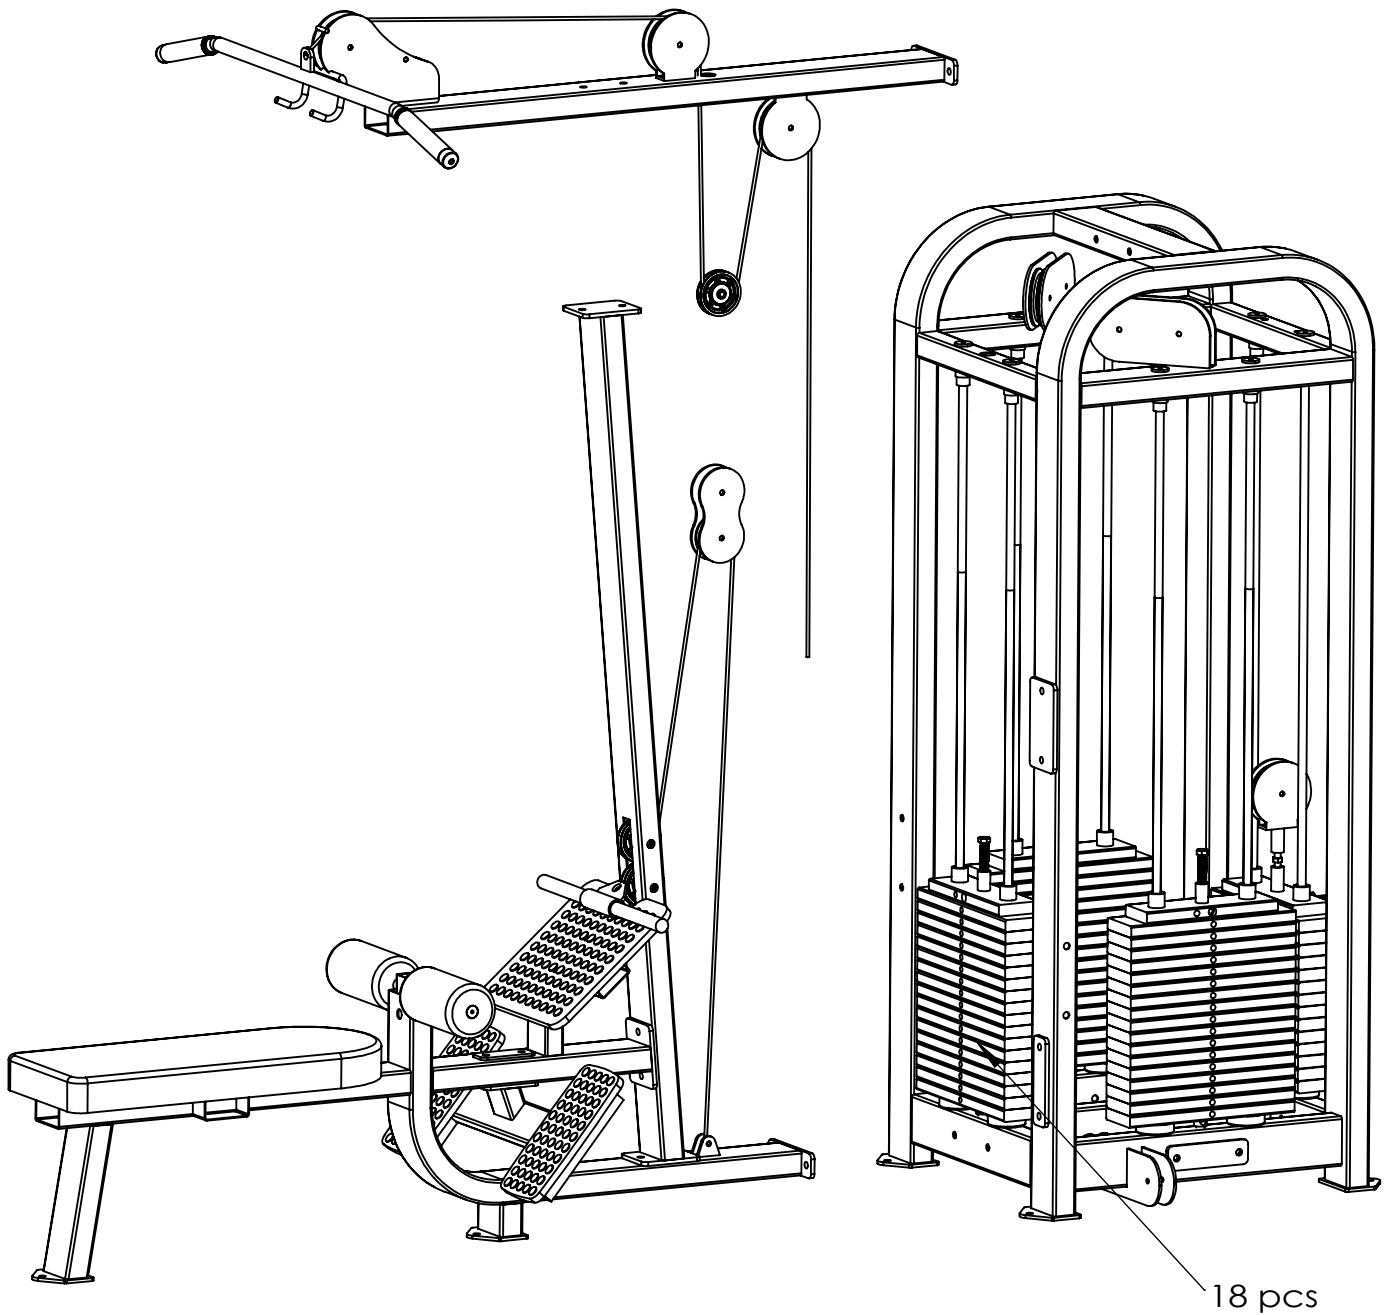

ASSEMBLY INSTRUCTION

Multi-jungle 4-Stack

ADJUSTABLE PULLY SIDE Assembly

CHEST PRESS/SHOULDER PRESS SIDE Assembly

Lat pulldown/low row side Assembly

leg extension/calf raise side Assembly A

leg extension/calf raise side Assembly B

leg extension/calf raise side Assembly C