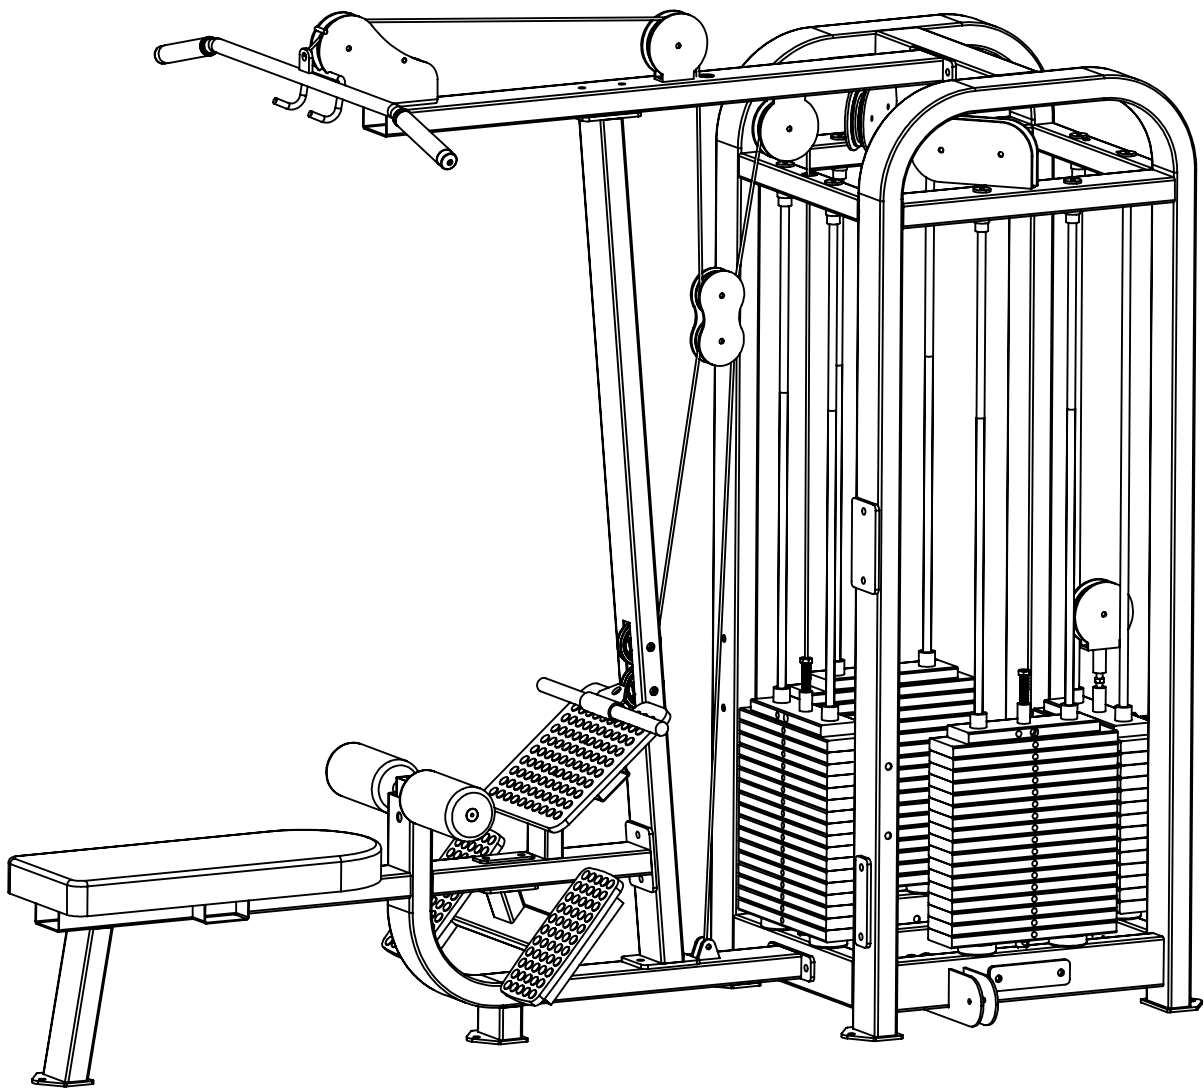

ASSEMBLY INSTRUCTION

Multi-jungle 4-Stack

ADJUSTABLE PULLY SIDE Assembly

CHEST PRESS/SHOULDER PRESS SIDE Assembly

Lat pulldown/low row side Assembly

leg extension/calf raise side Assembly A

leg extension/calf raise side Assembly B

leg extension/calf raise side Assembly C