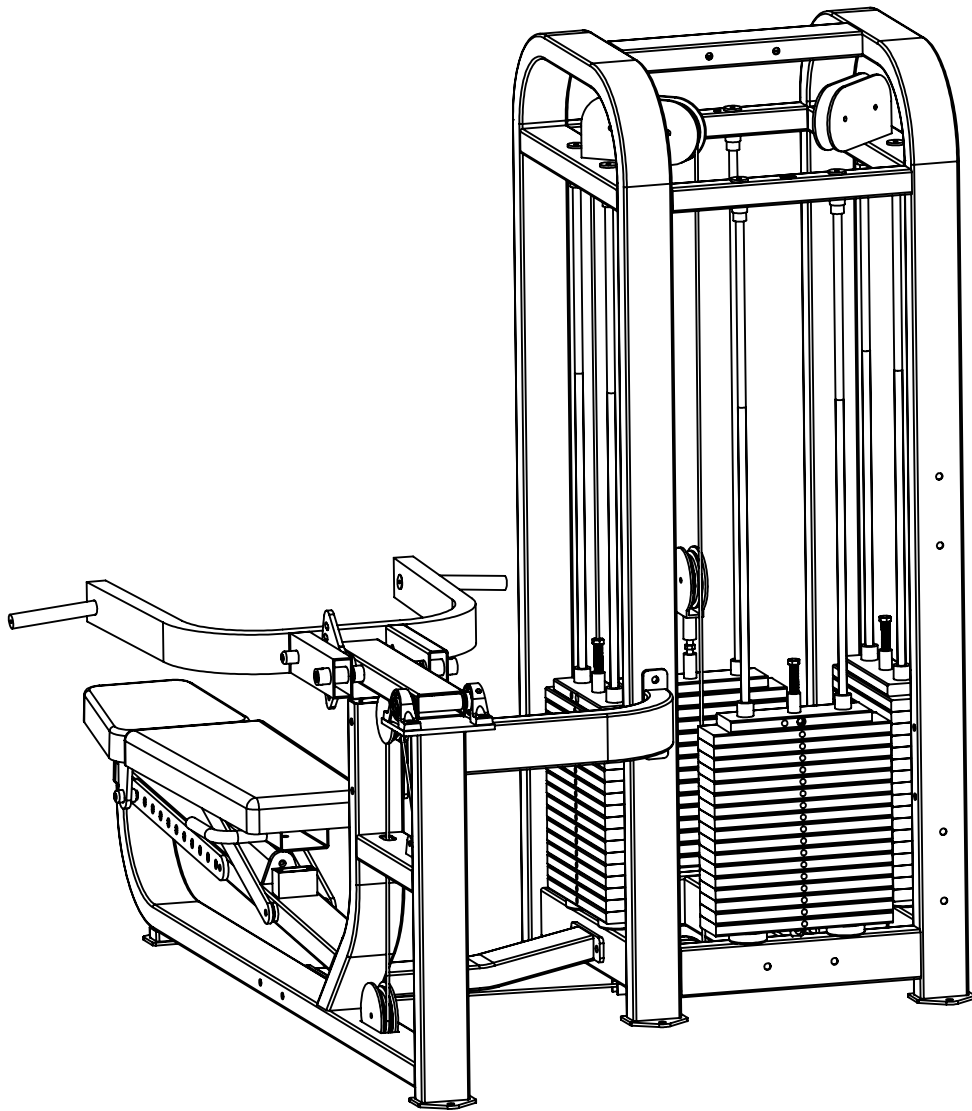

ASSEMBLY INSTRUCTION

Multi-jungle 4-Stack

ADJUSTABLE PULLY SIDE Assembly

CHEST PRESS/SHOULDER PRESS SIDE Assembly

Lat pulldown/low row side Assembly

leg extension/calf raise side Assembly A

leg extension/calf raise side Assembly B

leg extension/calf raise side Assembly C