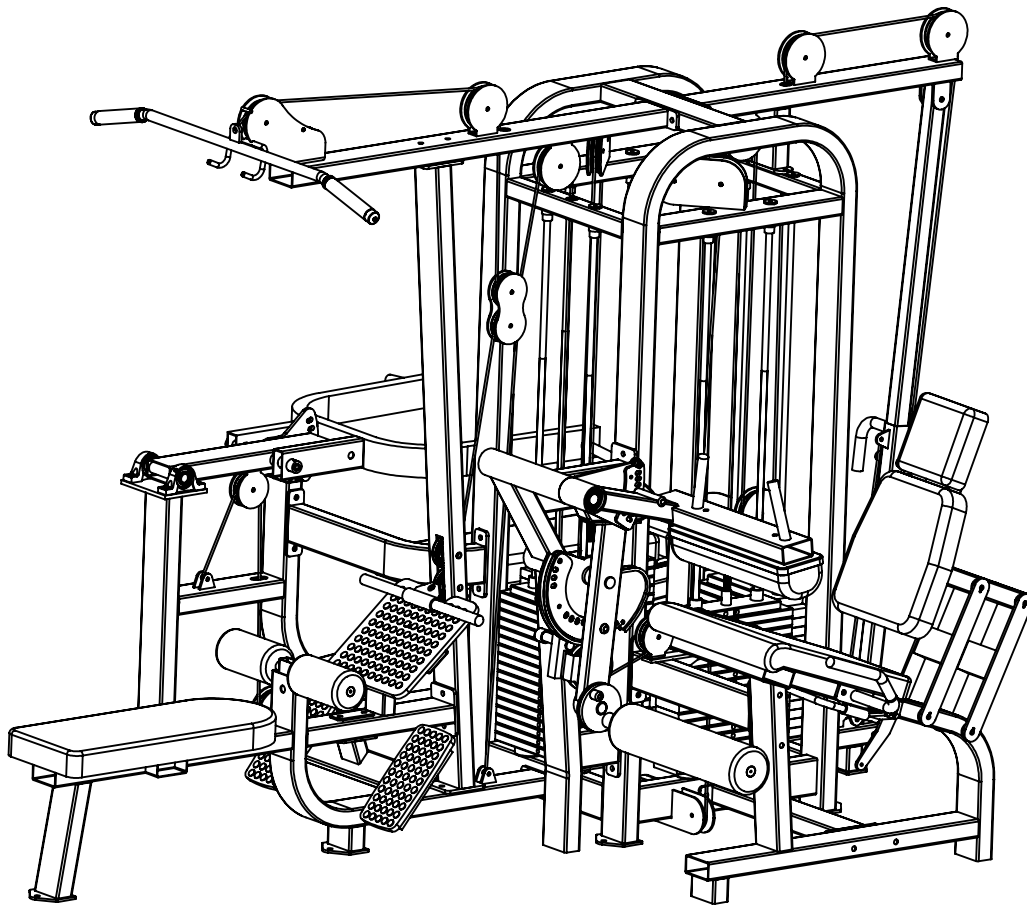

ASSEMBLY INSTRUCTION

Multi-jungle 4-Stack

ADJUSTABLE PULLY SIDE Assembly

CHEST PRESS/SHOULDER PRESS SIDE Assembly

Lat pulldown/low row side Assembly

leg extension/calf raise side Assembly A

leg extension/calf raise side Assembly B

leg extension/calf raise side Assembly C