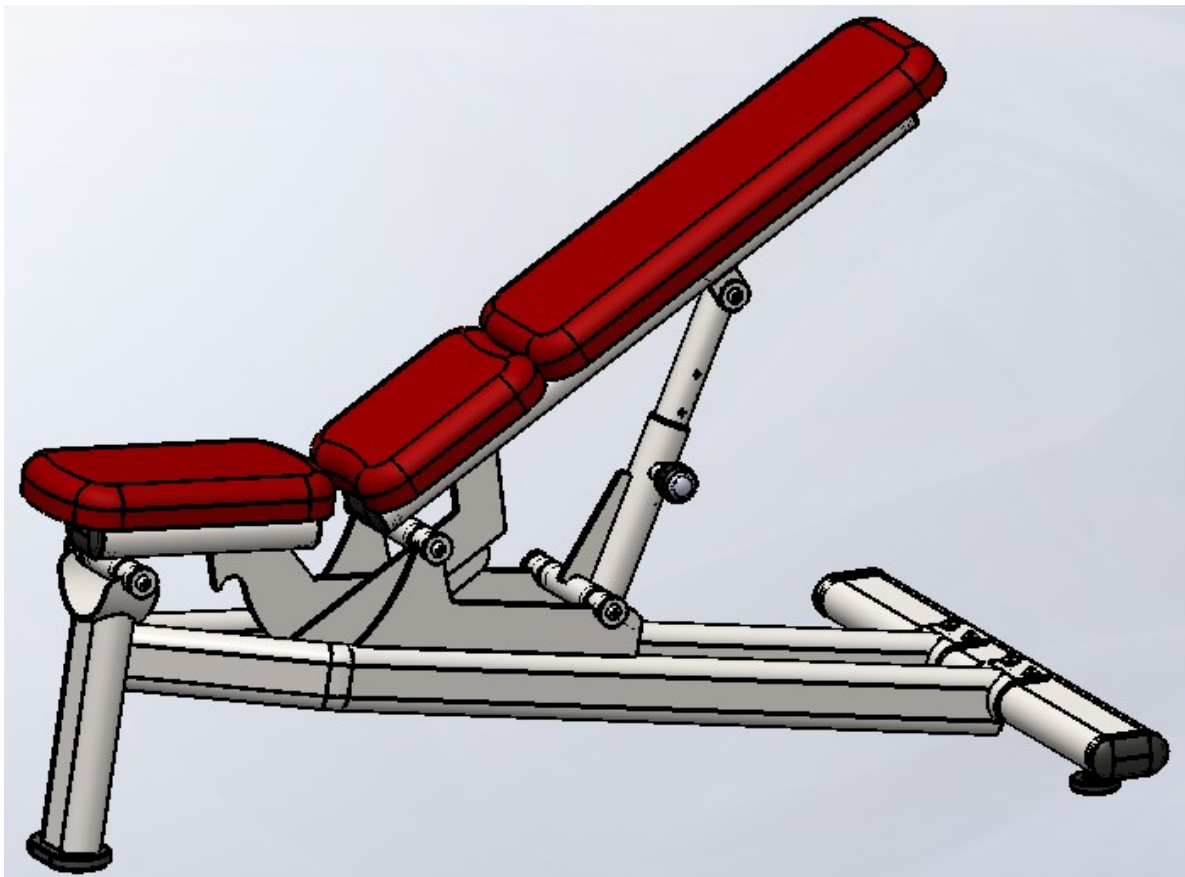

FRENCH FITNESS

FFB-MAB / FFS-MAB

FRENCH FITNESS MULTI ADJUSTABLE BENCH FFB-MAB Black & FFS-MAB Silver Versions

OWNER'S MANUAL

CAUTION!

Read all precautions and instructions in this manual before using this equipment.