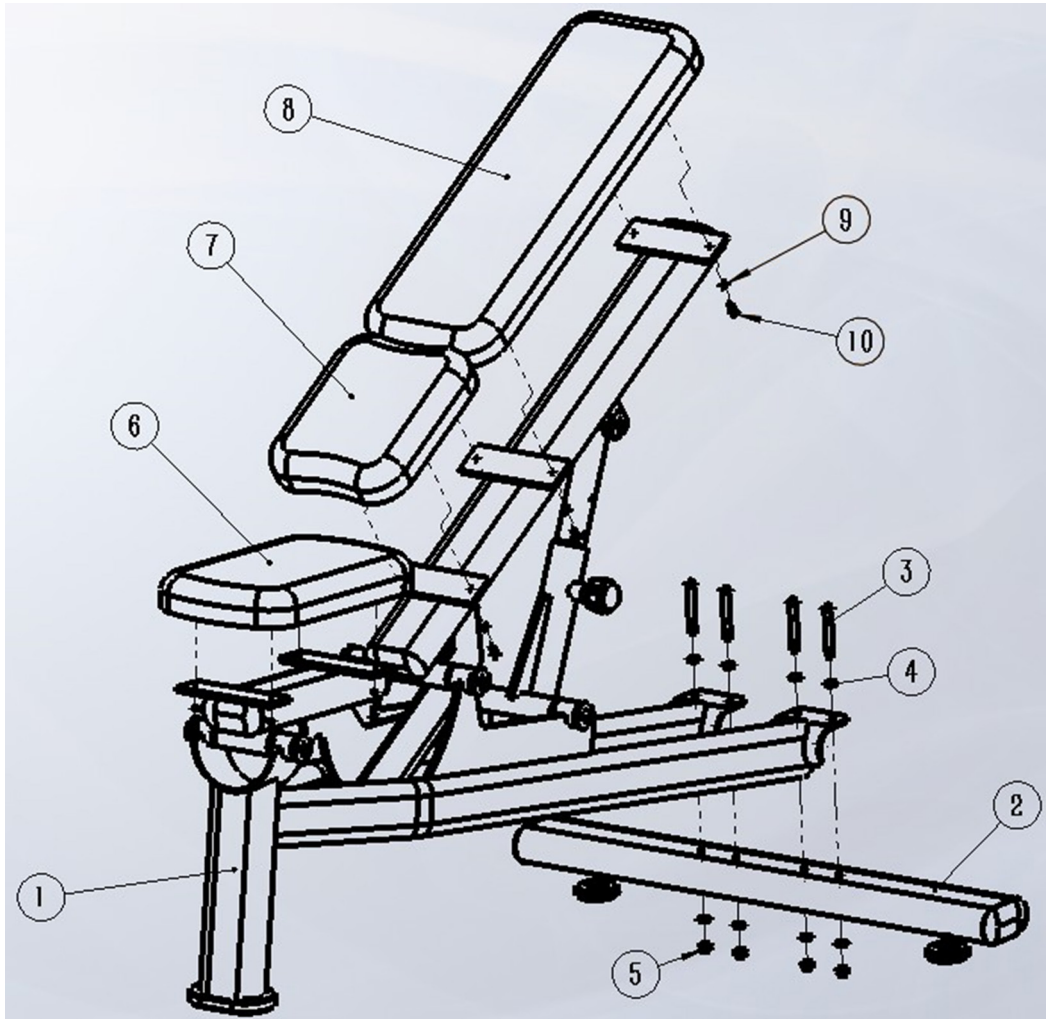

COMPONENT ASSEMBLY

STEP 1

ITEM	NAME	QTY
1	Main frame	1
2	The support frame	1
3	Hexagon socket screwM10x70	4
4	Washer $\Phi 10$	8
5	Locknut M10	4
6	Cushion (220X370)	1
7	Cushion (220X270)	1